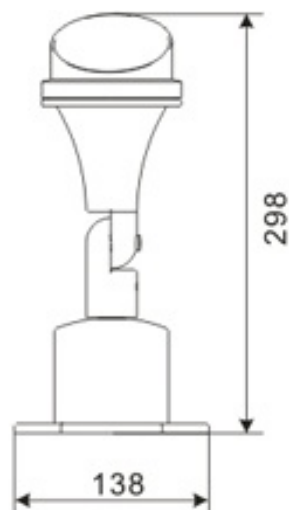

LED Wall Wash Lighting – LR-WW0126

Model No.	LR-WW0126
LED Type	CREE XP
LED Q'TY.	3
Beam Angle	45°
Minimum luminous flux(lm)	270
Voltage	120-240V
LED Watt	3W
Environmental Temperature	- 20°C-60°C
Environmental Humidity	0%-95%
Safety Class	I
Safety Type	IP44
Material	Aluminium
Driver	Included